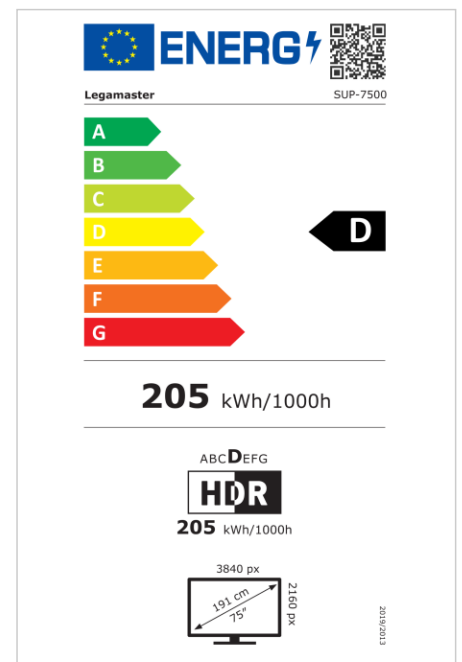

- Proven and documented security
- Modular platform build with multiple add-ons available
- User friendly and customizable platform
- Bezelless design with printed softkeys for easy control
- Next level touch experience: Flatfrog InGlass touch system (M5)
- Bonded glass with anti-glare and anti-fingerprint coating
- True 4K UHD resolution for the best image quality
- PID grade panels with 500 cd/m2 brightness and 24/7 durability

Art.No. **7-804100-75CH**

GTIN **8713797101806**

SUPREME touch monitor

SUP-7500 CH

Display

- Display diagonal: 75 inch
- Display technology: LCD
- Backlight type: Direct LED
- Display resolution: 3840 x 2160 px | 4K Ultra HD
- Display brightness: 500 cd/m²
- Display number of colours: 1.073 billion colours
- Contrast ratio (static): 5000:1
- Aspect ratio: 16:9
- Display refresh rate: 60 fps
- Response time: 8 ms
- Viewing angle: H: 178° / V: 178°
- Display control: Touch OSD
- Lifespan: 50000 Hours
- Durability: 24/7
- Screen orientation: Landscape

Touch system

- Touch technology: Multi-touch
- Number of touch points: 20
- Touch accuracy: 1 mm
- Touch system response time: 150 ms
- Touch resolution: 22855 x 12856 px
- Touch interface: 3 x Touch USB, USB C
- Touch operation: Stylus, Finger, Palm